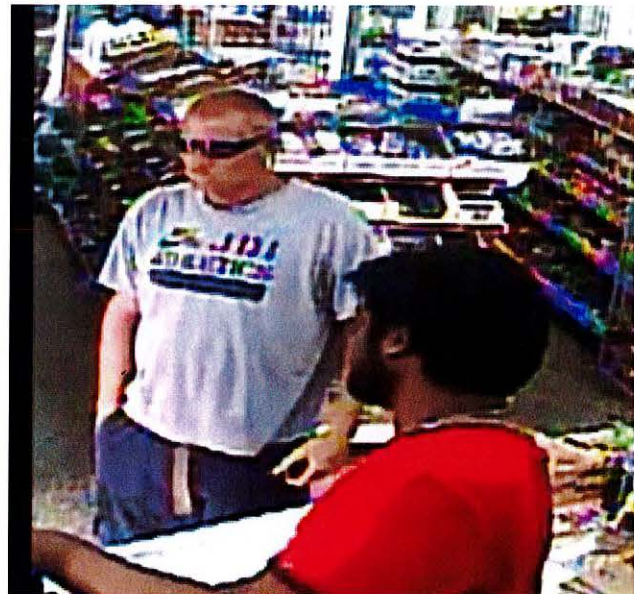

MOUNT DORA POLICE

ATTEMPT TO IDENTIFY

19-011

Detectives are currently investigating a theft at Lil' Sammy's Food Mart located at 446 N. Highland Street in Mount Dora. The person in interest is shown below. If any information is known about this individual, please notify Mount Dora Criminal Investigations.

He appears to be a white male, possibly in his mid to late thirties, approximately 6'00 and weighs approximately 230 lbs.

CONTACT:

**DET. ANGELA SMITH
MOUNT DORA POLICE DEPARTMENT
CRIMINAL INVESTIGATIONS UNIT
352-735-7174
MDPD CASE #19MD14283**